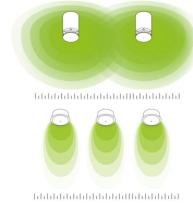

Less speakers needed