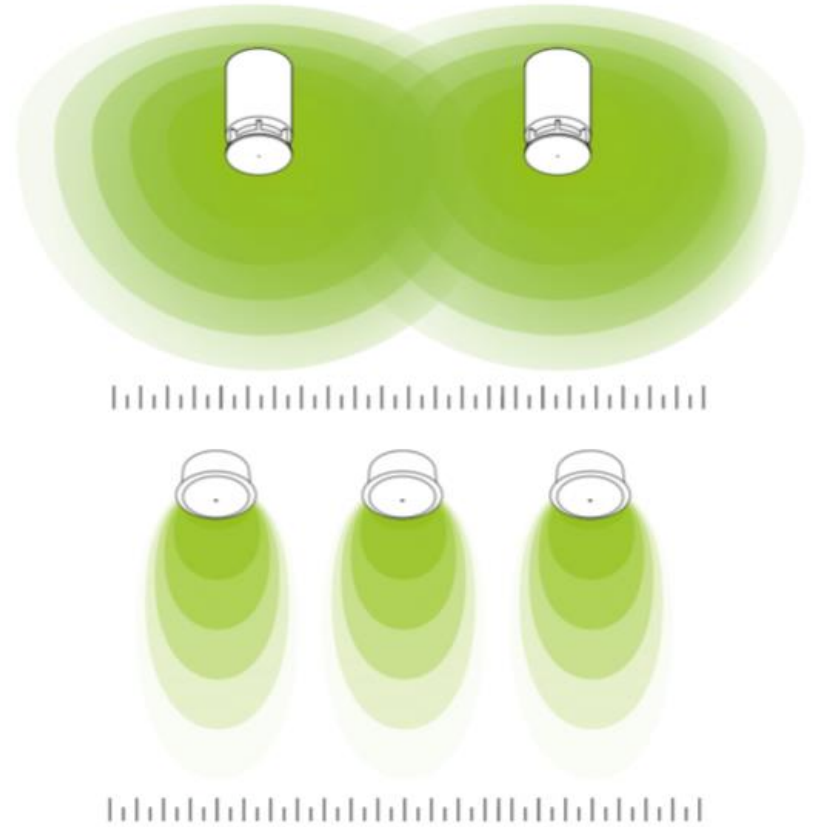

UNIQUE SELLING POINTS

360° Sound

Less speakers needed

Easy install +re-install

Wireless that works!

Spottune Enterprise Cloud

USPs

360° Sound

- Superior sound
- Extensive coverage Less volume Less stressful
- Omnidirectional (smart) speakers (patented)

USPs

Fewer speakers needed

- 360° audio dispersion
- 1x Spottune Omni covers up to 75 m2
- Balanced clear acoustics at a lower volume

USPs

Easy installation & re-installation

- Easy to deploy / easy to change
- Plug and Play
- No wirering
- Track Click-on / Click-off
- Automatic pairing and adjusting

PLACE & POWER SPOTTUNE OMNI'S
Will blink green after 30 sec