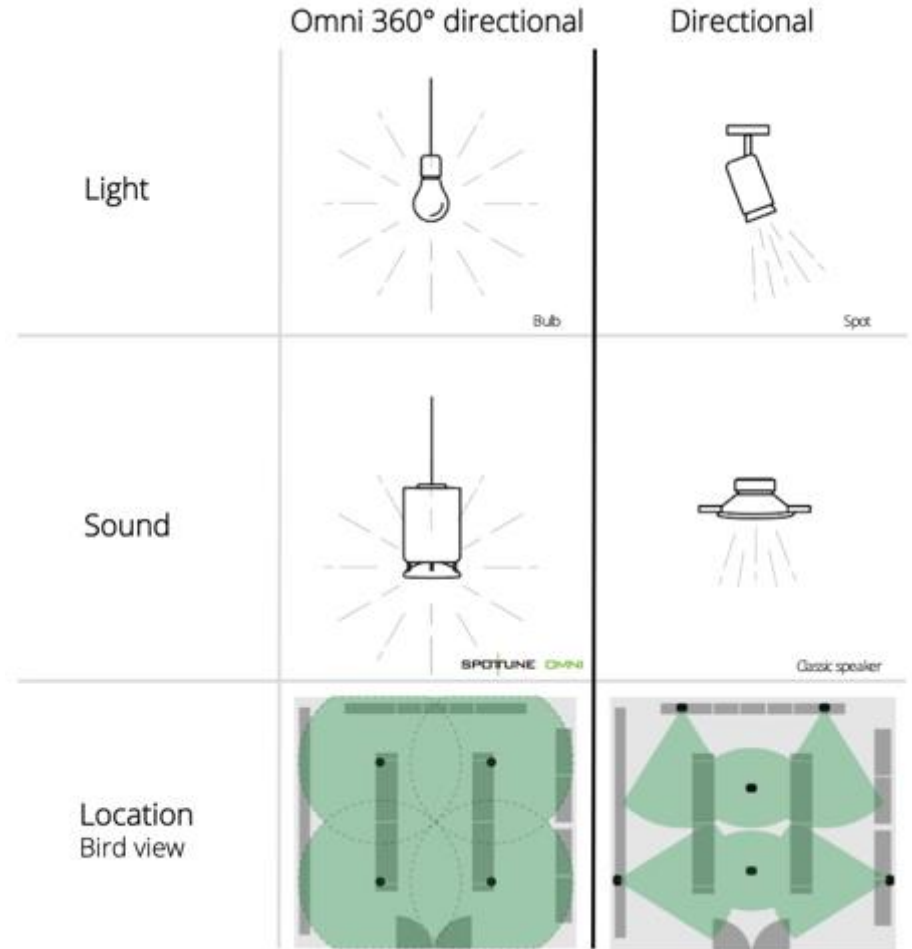

UNIQUE SELLING POINTS

360° Sound

Less speakers needed

Easy install +re-install

Wireless that works!

Spottune Enterprise Cloud

USPs

360° Sound

- Superior sound
- Extensive coverage Less volume Less stressful
- Omnidirectional (smart) speakers (patented)

USPs

Fewer speakers needed

- 360° audio dispersion
- 1x Spottune Omni covers up to 75 m2
- Balanced clear acoustics at a lower volume

USPs

Easy installation & re-installation

- Easy to deploy / easy to change
- Plug and Play
- No wirering
- Track Click-on / Click-off
- Automatic pairing and adjusting

PLACE & POWER SPOTTUNE OMNI'S
Will blink green after 30 sec