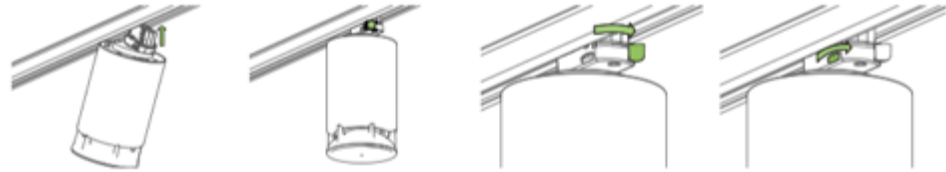

- Superior sound
- Extensive coverage Less volume Less stressful
- Omnidirectional (smart) speakers (patented)

USPs

Fewer speakers needed

- 360° audio dispersion
- 1x Spottune Omni covers up to 75 m2
- Balanced clear acoustics at a lower volume

USPs

Easy installation & re-installation

- Easy to deploy / easy to change
- Plug and Play
- No wirering
- Track Click-on / Click-off
- Automatic pairing and adjusting

PLACE & POWER SPOTTUNE OMNI'S
Will blink green after 30 sec