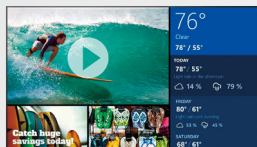

BRAVIA Signage (WQ-BS1)

BRAVIA Signage simplifies management and distribution of signage content across multiple networked BRAVIA displays. Group displays, schedule content ployout and more – everything's included with this highly flexible package.