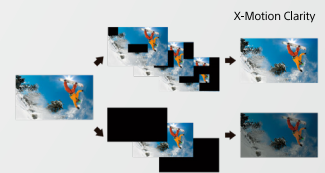

XR Contrast

Real life depth with deep blacks and intense brightness

Feel breathtaking contrast, just as in real life. Our Cognitive Processor XR cross analyzes data, enhancing pictures in the same way that the human eye focuses for real life color and depth. With XR Contrast Booster, bright areas are brighter and dark areas darker -eliminating details overwhelmed by shadow or lost in blown-out highlights.

4K HDR Processor X1™

Picture

Unique 4K X-Reality PRO picture processing technology upscales every pixel for remarkable clarity. Advanced noise reduction techniques and a special pattern database ensure every scene is full of lifelike detail.