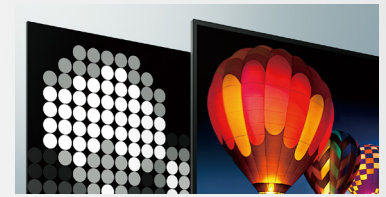

4K HDR Processor X1™

One chip, incredibly real

X1
4K HDR Processor

With Object-based HDR remaster and 4K HDR technology, our new 4K HDR Processor X1 reproduces more depth, textures and natural colors than Sony's entry level 4K Processor X1. You'll see pure colors at higher brightness levels for exceptionally realistic pictures.

Cognitive Processor XR™

XR Color

A wide palette of naturally beautiful colors

See colors that are natural and beautiful to the human eye. The Cognitive Processor XR enables our unique display to access a wider palette and reproduce each color with the subtle differences seen in the real world. With extended hue and saturation, vivid shades and realistic texture can be seen.