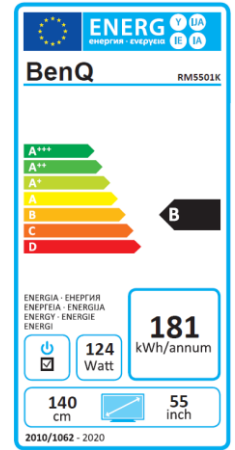

## BenQ RK5501K

large format touch screen

- 4K UHD 3840 x 2160 LED Panel
- Android 5.0 OS System
- integrated soundbar
- Annotation Software
- IR 10 Point Touch
- OPS-Slot

**HDMI**

<b>Panel</b>	Model : RM5501K Art. No. / EAN Code : 9H.F4RTK.DE2 / 471 8755 07533 9 Type : 139,7 cm / 55" Wide TFT, IPS-Panel Native resolution : 3840 x 2160 4K UHD / 16:9 Panel / pixel pitch : 10 Bit / 0,315 mm Cover Glass Thickness / Hardness : 4 mm / 7H AG coating : AG surface Backlight : Direct LED Viewing angle H / V : 178° / 178° Contrast (static) : 1200:1 Brightness : 350 cd/m <sup>2</sup> Response time : 8 ms
<b>Connection</b>	Input : Power AC, Line in (3,5mm), Microphone, HDMI x4 (2.0), MHL (shared with HDMI), VGA D-Sub, USB Typ A x4 (USB 2.0 x2; USB 3.0 x2), USB Typ B x1, RJ45, RS232, OPS
<b>Control</b>	Output : Line out (3,5mm), HDMI out Touch Technology : Multitouch (infrared) 10 touches Resolution / capacity : 32767 x 32767 / 10 simultaneous touches PC Compatibility : Win XP, Win Vista, Win7/8/10, Linux, MAC, Android, Chrome Accuracy : ±1mm Controls : On/Off Switch, OSD buttons  Functions : Image Setting, Source / Volume Control, Sharpness Enhancement, Proof of Image retention, HDMI-HDCP, HDMI-MHL, 10 Bit color processing, Scheduling, Ambient Light Sensor, Total turn-on time, Internal Temperature Sensor, Freeze/Blank on Bezel, Flicker Free, Low Blue Light  Software : Android 5.1 OS, EZWrite 4.0, WPS (office viewer App)
<b>Extra</b>	Speaker : 20W x 2 soundbar Storage memory : 32 GB Mounting : 300 x 300 mm Mounting direction : Landscape
<b>Energy</b>	Operation time hours/days : 18/7 Power supply : Internal Voltage for operation : 100 ~ 240 VAC ; 50 / 60 Hz Power consumption (max.) : 200 W (sleep mode) : < 0.5 W
<b>Certification</b>	Safety : CE
<b>Environment</b>	Operation : + 0 ~ +40°C ; 20 ~ 80% air humidity Storage : -10 ~ +60°C ; 10 ~ 60% air humidity
<b>Characteristic</b>	Weight net. : 44.4 kg Housing color / material : black / metal Dimension (W x H x T) : 1302 x 843 x 130 mm Accessories : Quick Start Guide, Remote incl. Batteries, Power- / VGA- and USB cable, 2x Touch pen, manual (electronic) Warranty term : 3 years OSE (on site exchange)