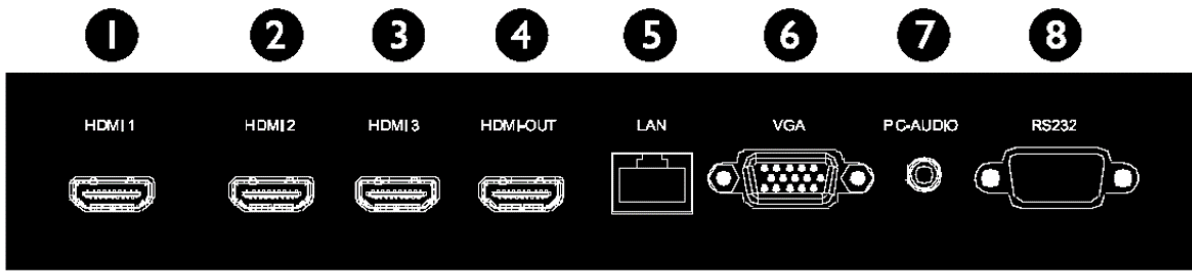

Data sheet

Input and Output Terminals

- 1 HDMI Input 1 (2.0)
- 2 HDMI Input 2 (2.0)
- 3 HDMI Input 3 (2.0)
- 4 HDMI Output
- 5 LAN
- 6 VGA Input
- 7 Audio Input
- 8 RS232 Input
- 9 HDMI Input 4 (MHL)(2.0)
- 10 USB 3.0
- 11 USB 2.0
- 12 Microphone
- 13 Audio output
- 14 Touch USB port